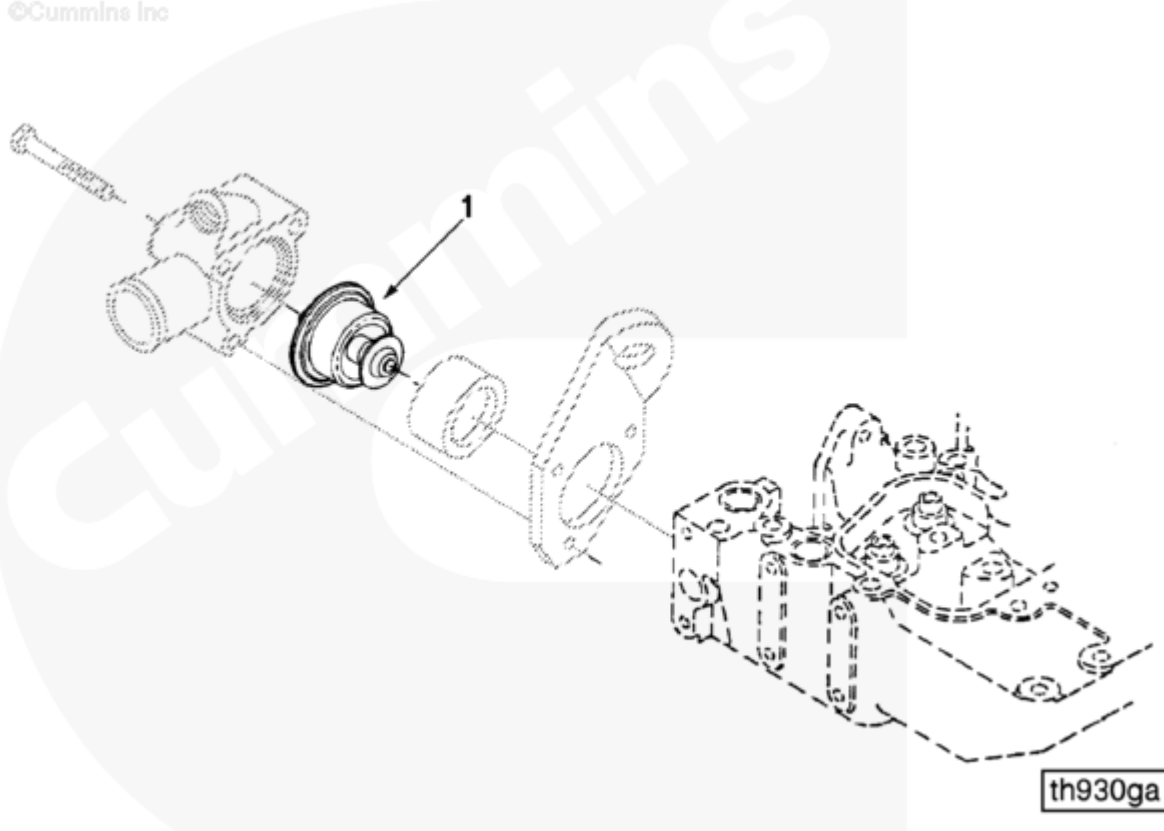

©Cummins Inc

SMALL | MEDIUM | LARGE

Cart	Ref No	Part Number	Part Description	Required	Remarks
View My Cart					

		EC9001-02	Thermostat		Thermostat...(More)
					Thermostat Opening Temp: 83
					Deg C
					Number of Thermostats: 1
					Vented Thermostat: Yes
					Vented Type: Jiggle Pin
<input type="checkbox"/>		3802273	Thermostat Kit	1	
<input type="checkbox"/>	1	3917324	Thermostat	1	
<input type="checkbox"/>		3923331	Thermostat Housing Cover Gasket	1	